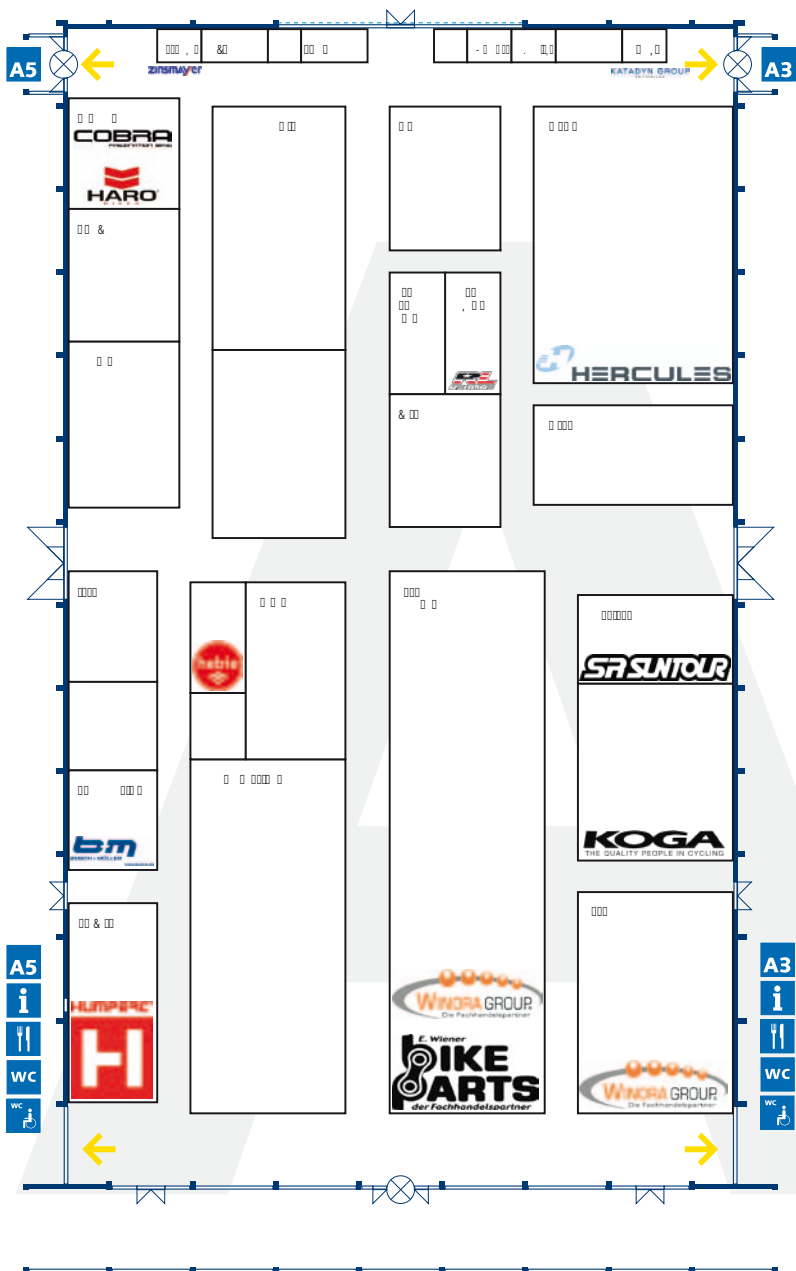

HALL A4

Bikes, accessories, parts