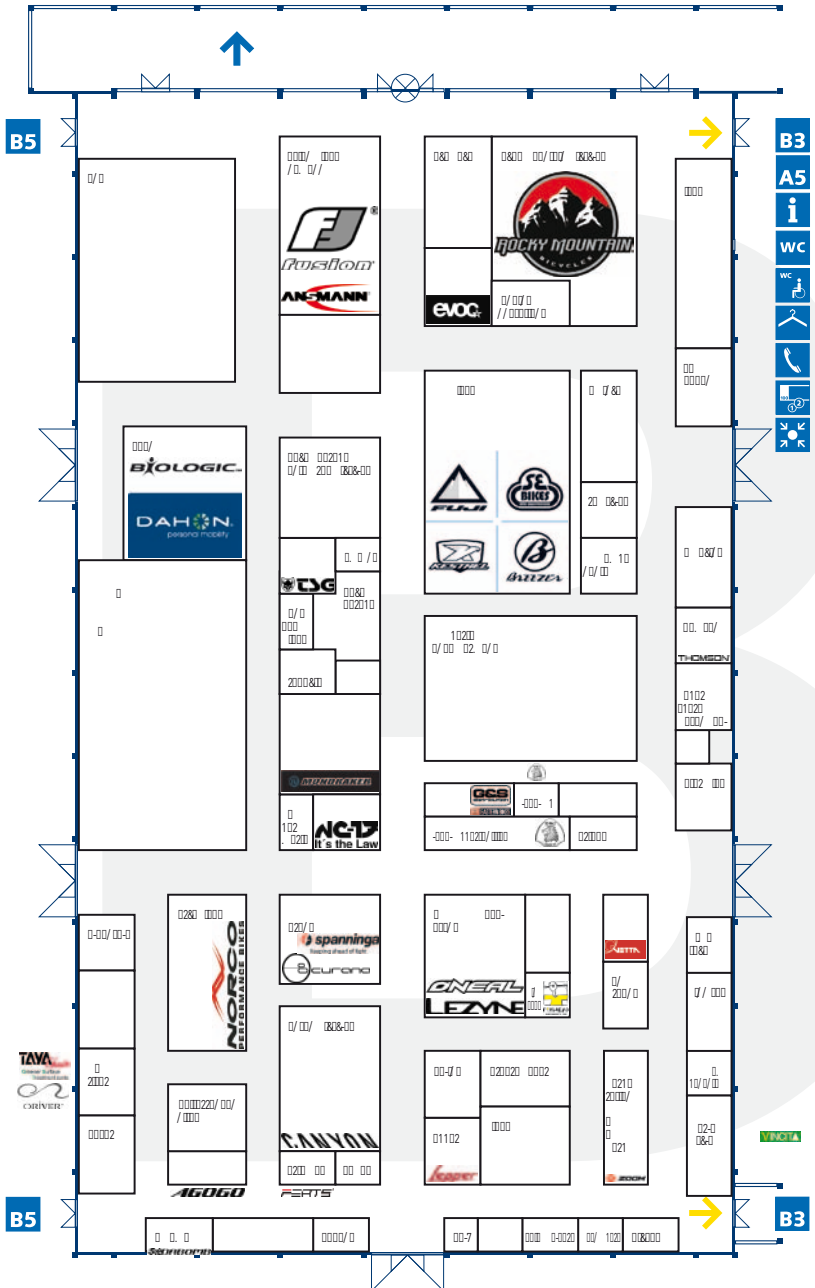

HALL B4

Bikes, accessories, parts