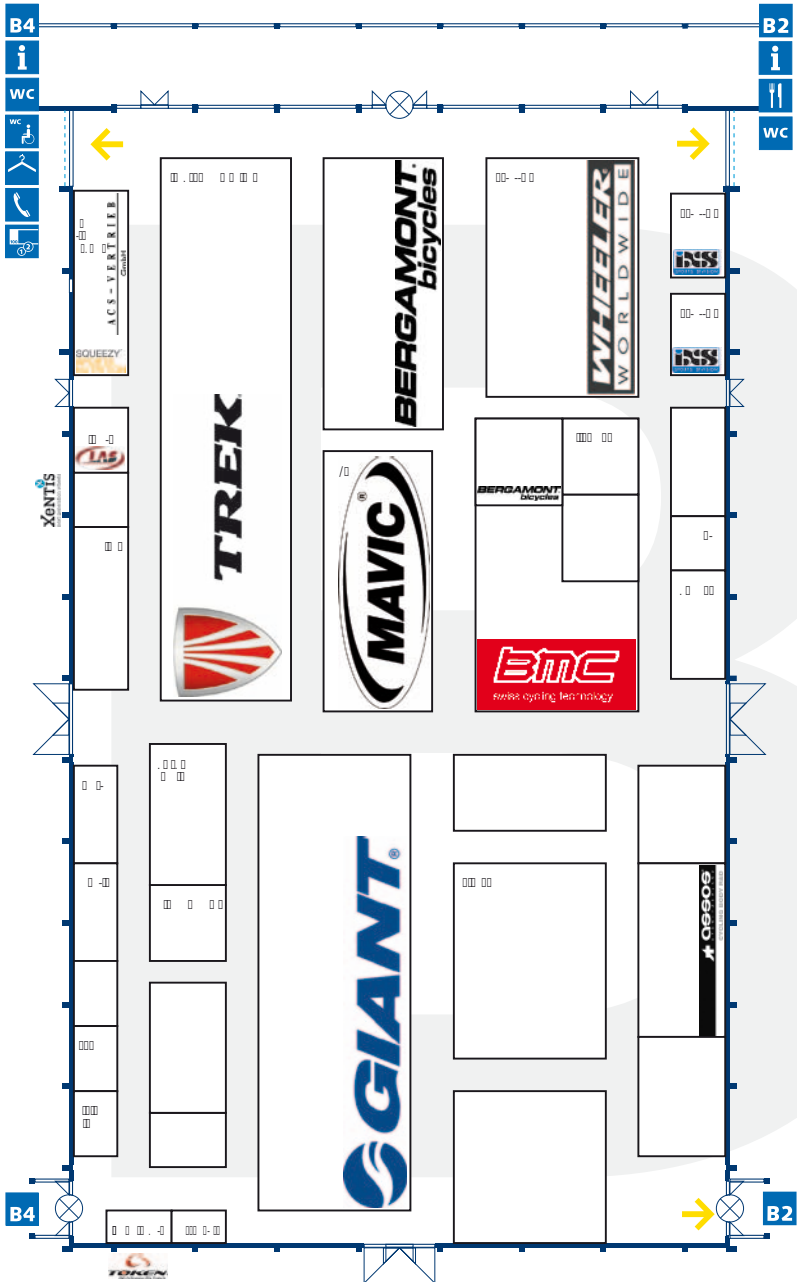

HALL B3

Bikes, accessories, parts