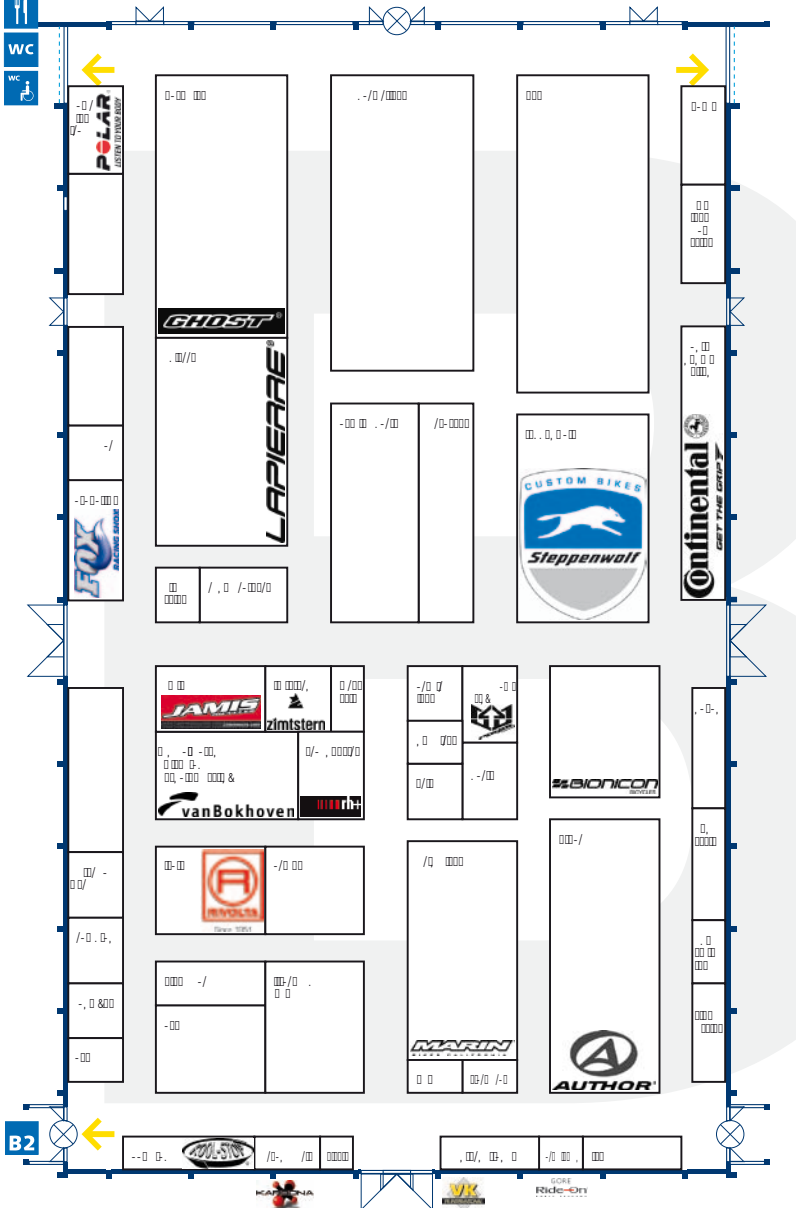

HALL B1

Bikes, accessories, parts

B2

A1